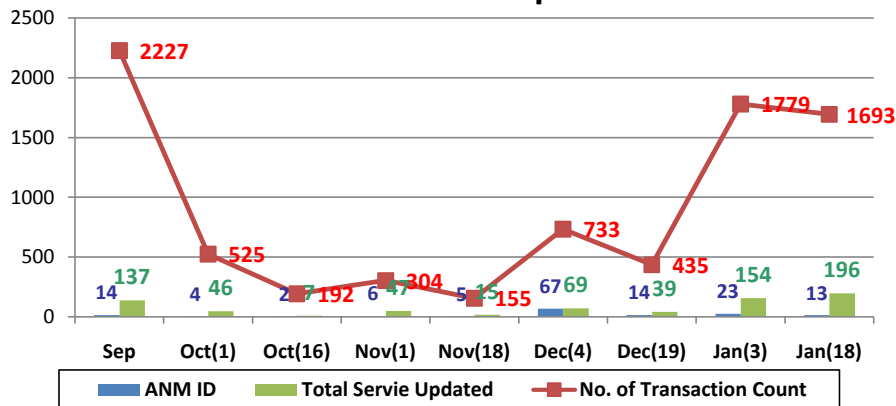

USSD Dashboard: Month wise Staus of USSD Update (from Sep-14 to Jan-15)

South East

South East District

250

186

Mother Updation

460

236

Child Updation

Transaction vs. Service updation

Mother and Child Error