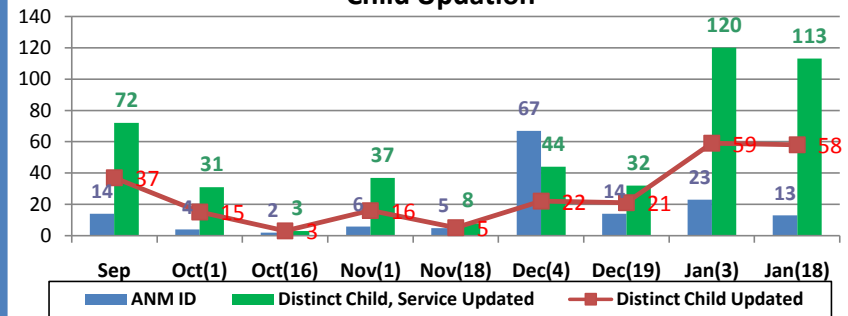

USSD Dashboard: Month wise Staus of USSD Update (from Sep-14 to Jan-15)

South East

South East District

250

186

Mother Updation

460

236

Child Updation

Transaction vs. Service updation

Mother and Child Error