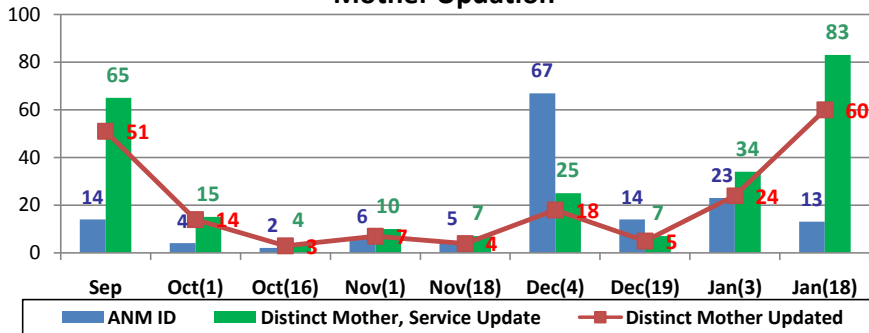

USSD Dashboard: Month wise Staus of USSD Update (from Sep-14 to Jan-15)

South East

South East District

250

186

Mother Updation

460

236

Child Updation

Transaction vs. Service updation

Mother and Child Error